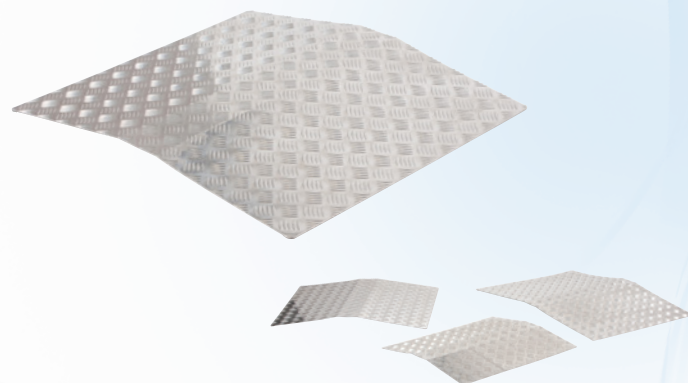

Threshold Ramp

- » Fixed height design means the ramps can be simply placed over most doorways and can be easily removed when required
- » Lightweight with an excellent check plate grip surface
- » Portable - no fitting/ installation required
- » Aluminium finish prevents stains and corrosion
- » Comes complete with anti-slip pads on the underside of the ramp to offer protection to the floor surface whilst preventing slippage
- » Available in three sizes- 60cm (1.9ft), 80cm (2.6ft) and 100cm (3.2ft)
- » 70cm (27") wide - suitable for most scooters and wheelchairs
- » Narrow enough for most doorways
- » Maximum user weight 272kg (42st)

CODE: **RO10**