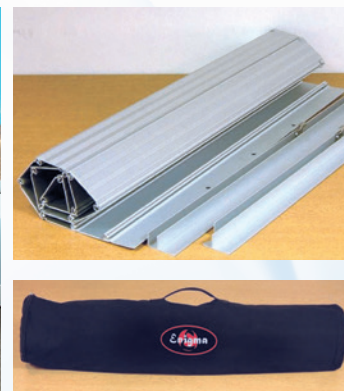

CODE: R009

Channel Ramp

- » This 7ft Channel Ramp has been designed for use with manual wheelchairs, powered wheelchairs or scooters
- » It allows a wheelchair to travel up steps, over door thresholds or up into the back of vehicles
- » Easy to use and lightweight, this telescopic two-piece ramp extends to 2.1m (7ft) in length
- » to accommodate use in a variety of settings, then retracts again for ease of storage and transportation
- » A slip-resistant coating improves wheelchair grip
- » Folded dimensions: 100cm (39.4") x 26cm (10.2") x 6.5cm (2.6")
- » Ramp bag available for storage and transportation
- » Weight capacity: 272kg (43st)

CODES: R003 (Ramp)
RA003 (Bag)

Roll Up Ramp

- » This excellent 3ft Roll Up Ramp provides a quick and easy solution to obtain access to buildings and vehicles
- » It has been designed for scooters and wheelchairs and can be used as a portable or fixed ramp
- » Lightweight aluminium and rolls up to a compact size
- » Comes complete with a bag for easy storage and transportation
- » Weight capacity: 300kg (47st)

CODES: **RO04 (Ramp and Bag)**
RA004 (Bag)

Threshold Ramp

- » Fixed height design means the ramps can be simply placed over most doorways and can be easily removed when required
- » Lightweight with an excellent check plate grip surface
- » Portable - no fitting/ installation required
- » Aluminium finish prevents stains and corrosion
- » Comes complete with anti-slip pads on the underside of the ramp to offer protection to the floor surface whilst preventing slippage
- » Available in three sizes- 60cm (1.9ft), 80cm (2.6ft) and 100cm (3.2ft)
- » 70cm (27") wide - suitable for most scooters and wheelchairs
- » Narrow enough for most doorways
- » Maximum user weight 272kg (42st)