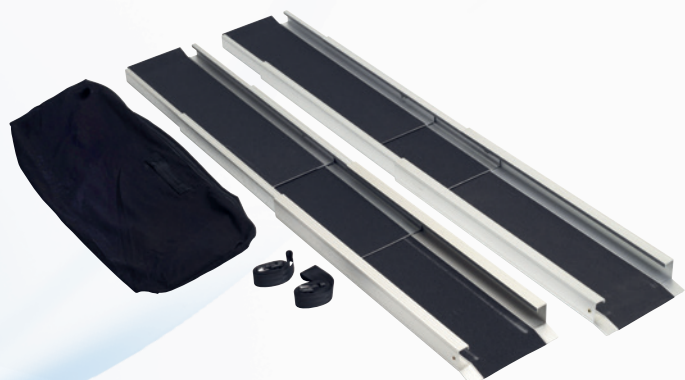

Channel Ramp

- » This 7ft Channel Ramp has been designed for use with manual wheelchairs, powered wheelchairs or scooters
- » It allows a wheelchair to travel up steps, over door thresholds or up into the back of vehicles
- » Easy to use and lightweight, this telescopic two-piece ramp extends to 2.1m (7ft) in length
- » to accommodate use in a variety of settings, then retracts again for ease of storage and transportation
- » A slip-resistant coating improves wheelchair grip
- » Folded dimensions: 100cm (39.4") x 26cm (10.2") x 6.5cm (2.6")
- » Ramp bag available for storage and transportation
- » Weight capacity: 272kg (43st)

CODES: R003 (Ramp)
RA003 (Bag)