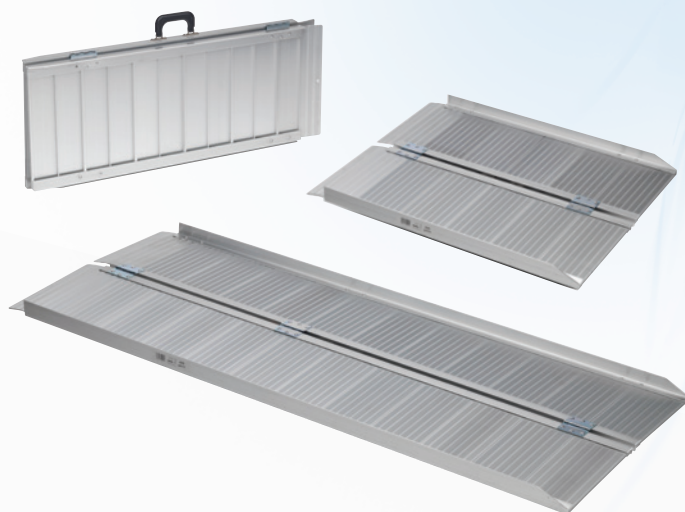

Smart Ramp

- » The Smart Ramp has been designed for use with wheelchairs, powerchairs and scooters
- » Can be used to obtain safe access to motor vehicles, buildings and other inaccessible locations
- » A generous 76cm (30") width makes this ramp suitable for MPVs of up to 70cm (27.5") in width
- » When folded out they are 184cm (6ft) long
- » Lightweight aluminium construction
- » Folds in half for ease of storage and handling
- » Carries like a suitcase when not in use
- » Anti-slip high traction surface
- » Striking metallic colour finish
- » Weight capacity: 200kg (32st)

CODE: R009

Channel Ramp

- » This 7ft Channel Ramp has been designed for use with manual wheelchairs, powered wheelchairs or scooters
- » It allows a wheelchair to travel up steps, over door thresholds or up into the back of vehicles
- » Easy to use and lightweight, this telescopic two-piece ramp extends to 2.1m (7ft) in length
- » to accommodate use in a variety of settings, then retracts again for ease of storage and transportation
- » A slip-resistant coating improves wheelchair grip
- » Folded dimensions: 100cm (39.4") x 26cm (10.2") x 6.5cm (2.6")
- » Ramp bag available for storage and transportation
- » Weight capacity: 272kg (43st)